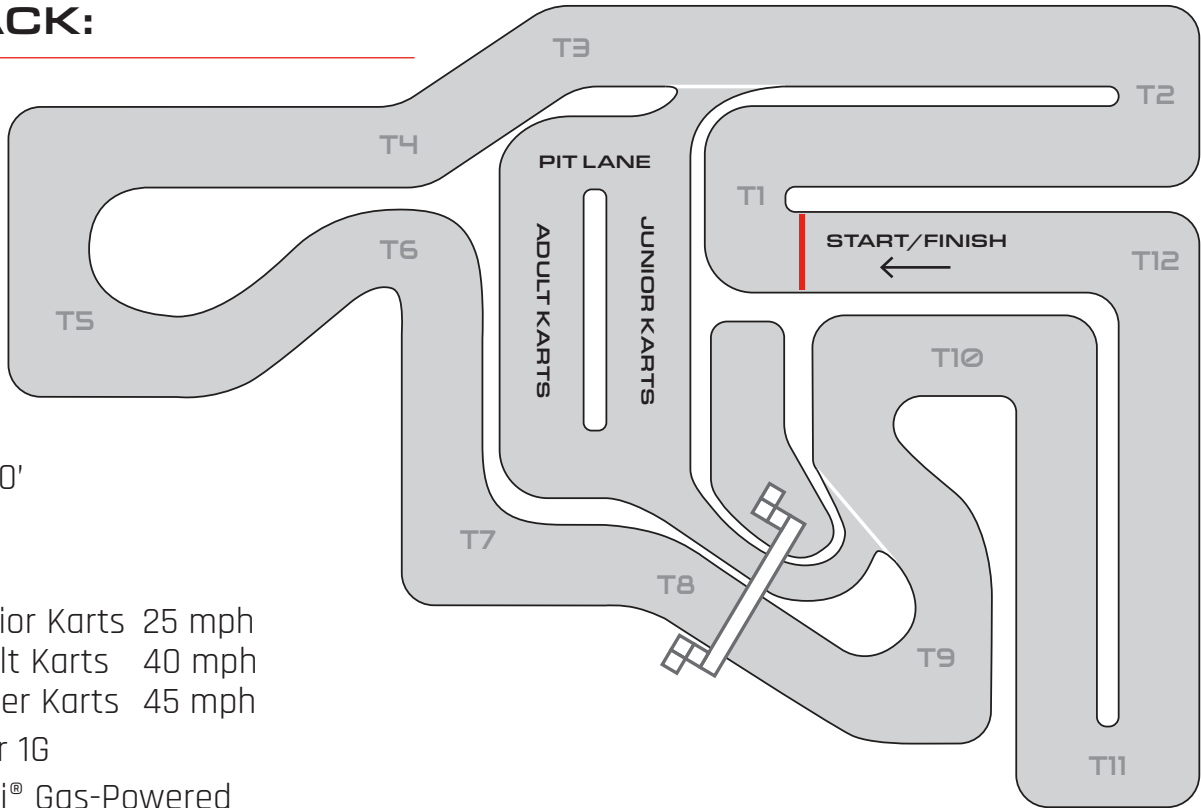

HIGH-PERFORMANCE INDOOR KARTING FOR:

- Adults (ages 16+ and up to 300 pounds)
- Juniors (50" or taller and up to 200 pounds)

PRICING:

\$25 PER RACE

- 8-Minute track session with timing
- Helmet and Neck Brace usage included
- No membership required
- Heat Ticket and Safety Briefing
- Locker usage
- Includes all taxes

PRO CLUB MEMBERSHIP:

- Access to 9 hp Super Karts
- Available Monday - Friday
- Optional Reverse Track Sessions
- \$50 Annual fee

ALL RACERS AUTOMATICALLY EARN LOYALTY POINTS:

- Earn 1 point per race
- 6 points = 1 free additional race (a \$25 value)

THE TRACK:

- Length:** 1,200'
- Width:** 18'
- Turns:** 12
- Top Speed:** Junior Karts 25 mph
Adult Karts 40 mph
Super Karts 45 mph
- Cornering:** Over 1G
- Karts:** Sodi® Gas-Powered

OPEN: MONDAY - FRIDAY 3 PM - 10 PM | SATURDAY - SUNDAY NOON - 10 PM