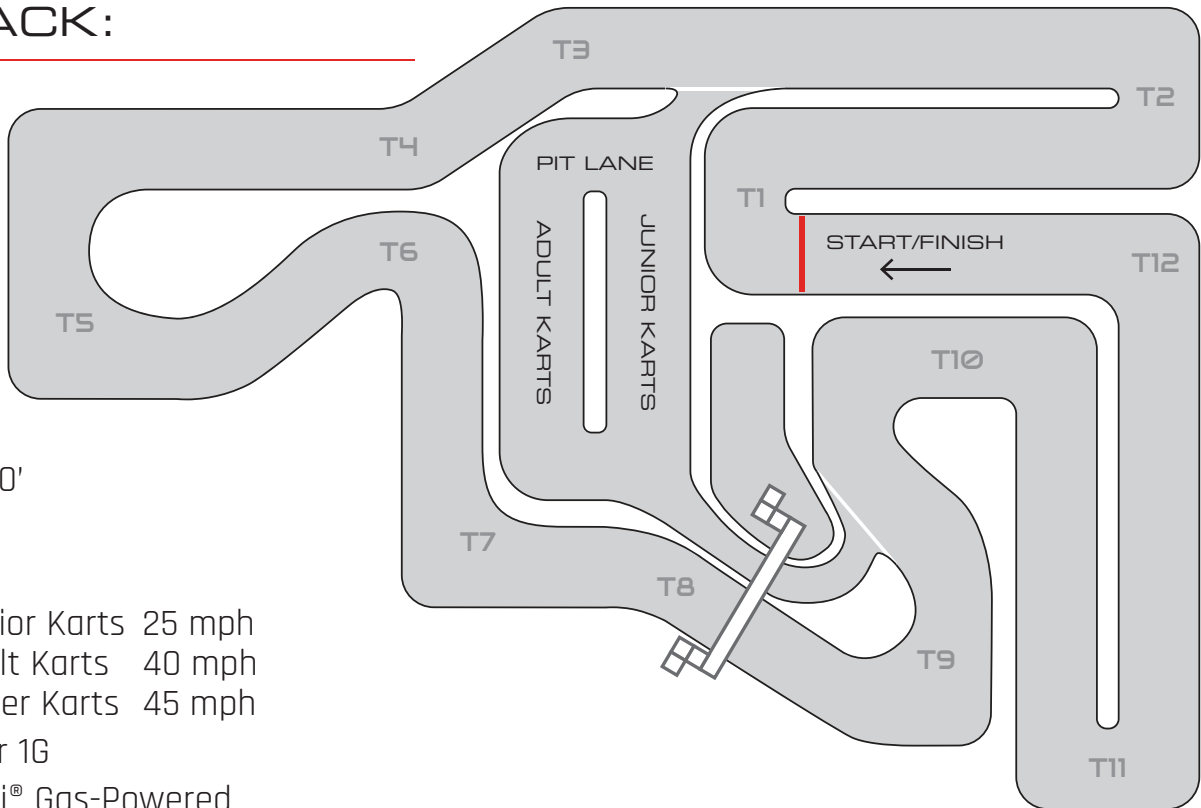

HIGH-PERFORMANCE INDOOR KARTING FOR:

- Adults (ages 15 and up)
- Juniors (ages 7-14, min height 48")

PRICING:

\$20 FOR EACH DRIVER'S FIRST RACE OF THE DAY, \$12 FOR EACH ADDITIONAL RACE:

- 8-Minute track session with timing
- Helmet and Neck Brace usage included
- No membership required
- Heat Ticket and Safety Briefing
- Locker usage
- Includes all taxes

PRO CLUB MEMBERSHIP:

- Access to 9 hp Super Karts
- Available Monday - Friday
- Optional Reverse Track Sessions
- \$60 Annual fee

ALL RACERS AUTOMATICALLY EARN LOYALTY POINTS:

- Earn 1 point per race
- 8 points = 1 free additional race (\$12 value)

THE TRACK:

- Length:** 1,200'
- Width:** 18'
- Turns:** 12
- Top Speed:** Junior Karts 25 mph
Adult Karts 40 mph
Super Karts 45 mph
- Cornering:** Over 1G
- Karts:** Sodi® Gas-Powered

HOURS OF OPERATION: DOORS OPEN 7 DAYS A WEEK FROM NOON - 9 PM